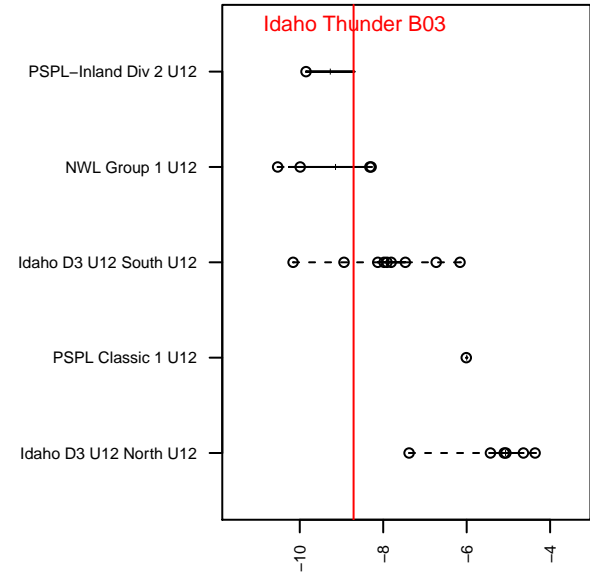

**attack and defense variance (black dot)
relative to other teams
and top 10 in region**

**attack and defense rating
relative to others at age
and all opponents in last 13 months**

Performance relative to 13 month average